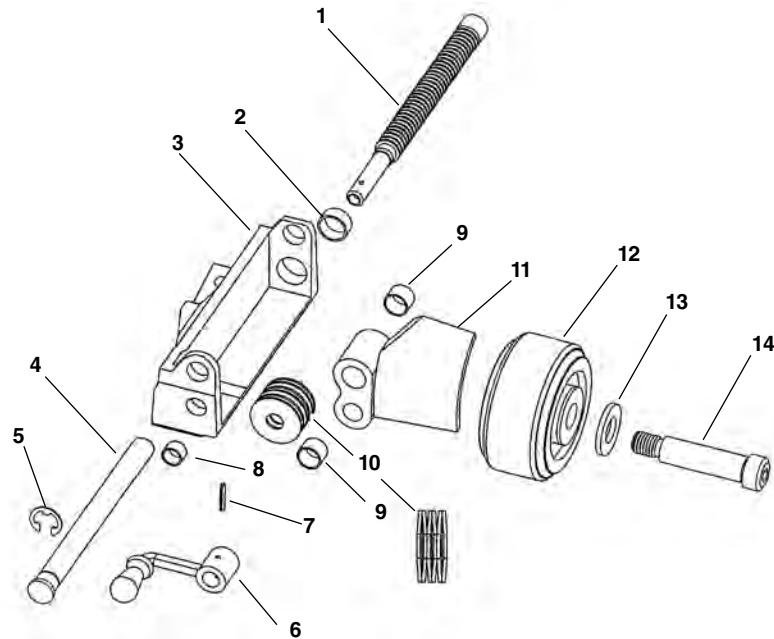

Stabilizer

**NOTE: Order parts by Catalog Number only.
DO NOT order by Reference Number.**

Ref. No.	Catalog No.	Description
—	59992	Stabilizer Kit, Non-Operator Side
—	59997	Stabilizer Kit, Operator Side
1	61802	Feed Screw
2	61817	Bearing, $\frac{3}{4}$ " x $\frac{3}{8}$ "
3	61797	Slide Box, Operator Side
3	61792	Slide Box, Non-Operator Side
4	61832	Guide Shaft
5	42580	E-Ring
6	53087	Crank Handle
7	55222	Pin
8	53072	Bearing, $\frac{1}{2}$ " x $\frac{3}{8}$ "
9	61822	Set of 2 Bearing, $\frac{5}{8}$ " x $\frac{1}{2}$ "
10	61827	Set of 6 Bellville Washers
11	61812	Slide, Operator Side
11	61807	Slide, Non-Operator Side
12	53052	Wheel
13	60995	Washer
14	53097	Shoulder Bolt